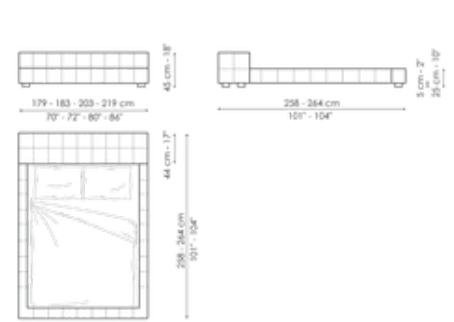

Data sheet

Squaring basso

Width: 179-183-203-219cm

Depth: 234-240cm

Height: 60-65cm

Squaring alto

Width: 179-183-203-219cm

Depth: 234-240cm

Height: 100-106cm

Squaring isola alta variante A

Width: 179-183-203-219cm

Depth: 258-264cm

Height: 45cm

Squaring isola alta variante B

Width: 179-183-203-219cm

Depth: 278-284cm

Height: 45cm

Squaring penisola

Width: 239-244-264-279cm

Depth: 278-284cm

Height: 45cm

Squaring penisola variante A

Width: 219-224-244-259cm

Depth: 258-264cm

Height: 45cm

Squaring penisola variante B

Width: 219-224-244-259cm

Squaring penisola variante C

Width: 239-244-264-279cm

Depth: 258-264cm

Depth: 278-284cm
Height: 45cm

Height: 45cm