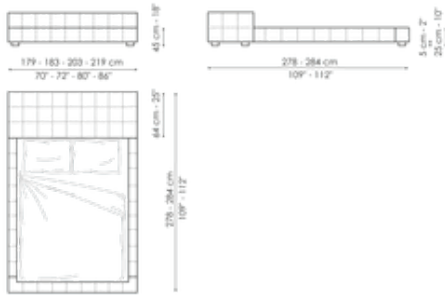

Data sheet

Squaring basso

Width: 179-183-203-219cm

Depth: 234-240cm

Height: 60-65cm

Squaring alto

Width: 179-183-203-219cm

Depth: 234-240cm

Height: 100-106cm

Squaring isola alta variante A

Width: 179-183-203-219cm

Depth: 258-264cm

Height: 45cm

Squaring isola alta variante B

Width: 179-183-203-219cm

Depth: 278-284cm

Height: 45cm

Squaring penisola

Width: 239-244-264-279cm

Depth: 278-284cm

Height: 45cm

Squaring penisola variante A

Width: 219-224-244-259cm

Depth: 258-264cm

Height: 45cm

Squaring penisola variante B

Width: 219-224-244-259cm

Squaring penisola variante C

Width: 239-244-264-279cm

Depth: 258-264cm

Depth: 278-284cm
Height: 45cm

Height: 45cm