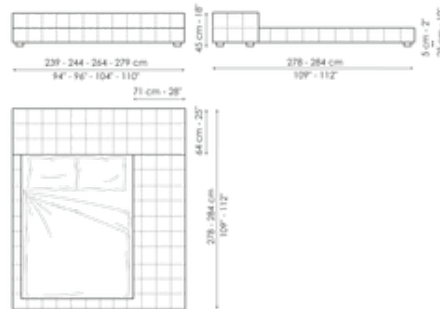

Data sheet

Squaring basso

Width: 179-183-203-219cm

Depth: 234-240cm

Height: 60-65cm

Squaring alto

Width: 179-183-203-219cm

Depth: 234-240cm

Height: 100-106cm

Squaring isola alta variante A

Width: 179-183-203-219cm

Depth: 258-264cm

Height: 45cm

Squaring isola alta variante B

Width: 179-183-203-219cm

Depth: 278-284cm

Height: 45cm

Squaring penisola

Width: 239-244-264-279cm

Depth: 278-284cm

Height: 45cm

Squaring penisola variante A

Width: 219-224-244-259cm

Depth: 258-264cm

Height: 45cm

Squaring penisola variante B

Width: 219-224-244-259cm

Squaring penisola variante C

Width: 239-244-264-279cm

Depth: 258-264cm

Depth: 278-284cm
Height: 45cm

Height: 45cm