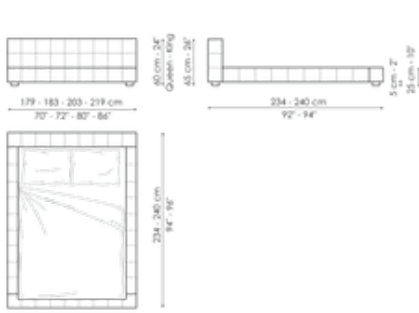

Data sheet

Squaring basso

Width: 179-183-203-219cm

Depth: 234-240cm

Height: 60-65cm

Squaring alto

Width: 179-183-203-219cm

Depth: 234-240cm

Height: 100-106cm

Squaring isola alta variante A

Width: 179-183-203-219cm

Depth: 258-264cm

Height: 45cm

Squaring isola alta variante B

Width: 179-183-203-219cm

Depth: 278-284cm

Height: 45cm

Squaring penisola

Width: 239-244-264-279cm

Depth: 278-284cm

Height: 45cm

Squaring penisola variante A

Width: 219-224-244-259cm

Depth: 258-264cm

Height: 45cm

Squaring penisola variante B

Width: 219-224-244-259cm

Squaring penisola variante C

Width: 239-244-264-279cm

Depth: 258-264cm

Depth: 278-284cm
Height: 45cm

Height: 45cm