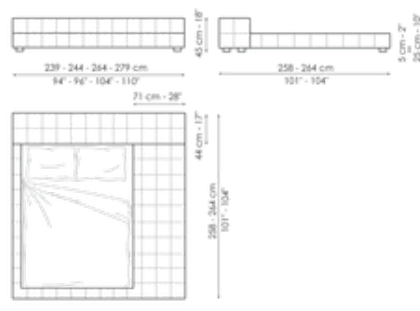

Data sheet

Squaring basso

Width: 179-183-203-219cm

Depth: 234-240cm

Height: 60-65cm

Squaring alto

Width: 179-183-203-219cm

Depth: 234-240cm

Height: 100-106cm

Squaring isola alta variante A

Width: 179-183-203-219cm

Depth: 258-264cm

Height: 45cm

Squaring isola alta variante B

Width: 179-183-203-219cm

Depth: 278-284cm

Height: 45cm

Squaring penisola

Width: 239-244-264-279cm

Depth: 278-284cm

Height: 45cm

Squaring penisola variante A

Width: 219-224-244-259cm

Depth: 258-264cm

Height: 45cm

Squaring penisola variante B

Width: 219-224-244-259cm

Squaring penisola variante C

Width: 239-244-264-279cm

Depth: 258-264cm

Depth: 278-284cm
Height: 45cm

Height: 45cm