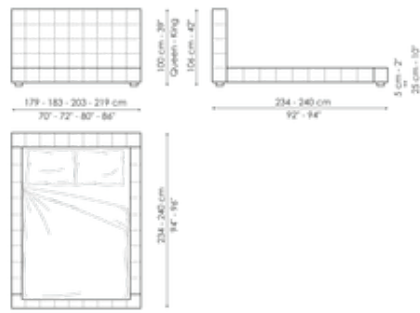

Data sheet

Squaring basso

Width: 179-183-203-219cm

Depth: 234-240cm

Height: 60-65cm

Squaring alto

Width: 179-183-203-219cm

Depth: 234-240cm

Height: 100-106cm

Squaring isola alta variante A

Width: 179-183-203-219cm

Depth: 258-264cm

Height: 45cm

Squaring isola alta variante B

Width: 179-183-203-219cm

Depth: 278-284cm

Height: 45cm

Squaring penisola

Width: 239-244-264-279cm

Depth: 278-284cm

Height: 45cm

Squaring penisola variante A

Width: 219-224-244-259cm

Depth: 258-264cm

Height: 45cm

Squaring penisola variante B

Width: 219-224-244-259cm

Squaring penisola variante C

Width: 239-244-264-279cm

Depth: 258-264cm

Depth: 278-284cm
Height: 45cm

Height: 45cm